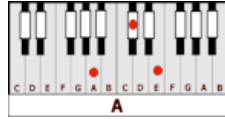

HIT ME WITH YOUR BEST SHOT – PAT BENATAR (E)

GUITAR / KEYBOARD CHORDS:

E = o221oo

A = xo222o

C#m = xx6654

B = xx4442

Cm = x35543

Bb = x13331

Emaj7 = o211oo

INTRO: E A C#m B, E A C#m B A B
E A C#m B, E A C#m B A B

Well you're a real tough cookie with a long history, Of breaking little hearts, like the one in me.
That's O.K., lets see how you do it, Put up your dukes, lets get down to it.