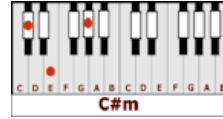

HIT ME WITH YOUR BEST SHOT – PAT BENATAR (E)

GUITAR / KEYBOARD CHORDS:

E = o221oo

A = xo222o

C#m = xx6654

B = xx4442

Cm = x35543

Bb = x13331

Emaj7 = o211oo

INTRO: E A C#m B, E A C#m B A B
E A C#m B, E A C#m B A B

Well you're a real tough cookie with a long history, Of breaking little hearts, like the one in me.
That's O.K., lets see how you do it, Put up your dukes, lets get down to it.