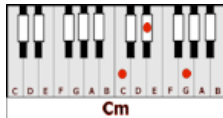

HIT ME WITH YOUR BEST SHOT – PAT BENATAR (E)

GUITAR / KEYBOARD CHORDS:

E = o221oo

A = xo222o

C#m = xx6654

B = xx4442

Cm = x35543

Bb = x13331

Emaj7 = o211oo

INTRO: E A C#m B, E A C#m B A B
E A C#m B, E A C#m B A B

Well you're a real tough cookie with a long history, Of breaking little hearts, like the one in me.
That's O.K., lets see how you do it, Put up your dukes, lets get down to it.