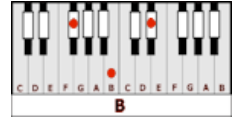

HIT ME WITH YOUR BEST SHOT – PAT BENATAR (E)

GUITAR / KEYBOARD CHORDS:

E = o221oo

A = xo222o

C#m = xx6654

B = xx4442

Cm = x35543

Bb = x13331

Emaj7 = o211oo

INTRO: E A C#m B, E A C#m B A B
E A C#m B, E A C#m B A B

Well you're a real tough cookie with a long history, Of breaking little hearts, like the one in me.
That's O.K., lets see how you do it, Put up your dukes, lets get down to it.